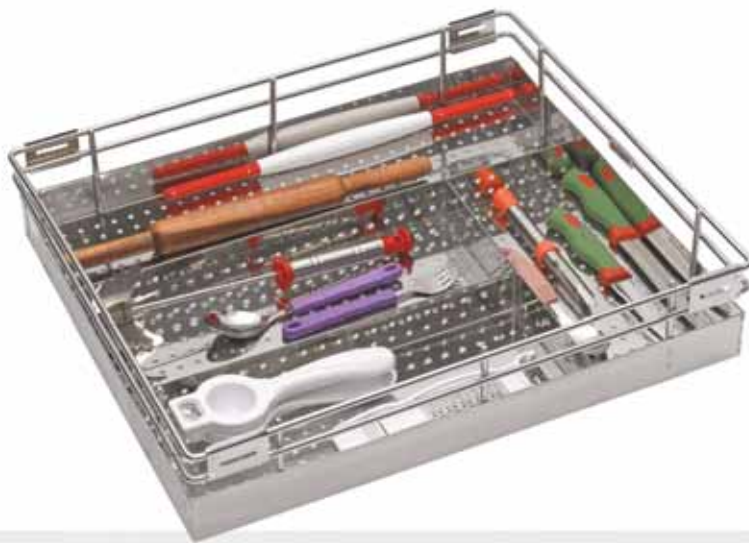

Cutlery Basket

Size (inch) : W - 15, 17, 19, 21
D - 20, 22, 24
H - 4

Size (mm) : W - 381, 431, 482, 533
D - 508, 560, 610
H - 101

Perforated cutlery Basket

Size (inch) : W - 15, 17, 19, 21
D - 20, 22, 24
H - 4

Size (mm) : W - 381, 431, 482, 533
D - 508, 560, 610
H - 101

Thali Basket

Size (inch) : W - 15, 17, 19, 21
D - 20, 22, 24
H - 6, 8

Size (mm) : W - 381, 431, 482, 533
D - 508, 560, 610
H - 152, 203