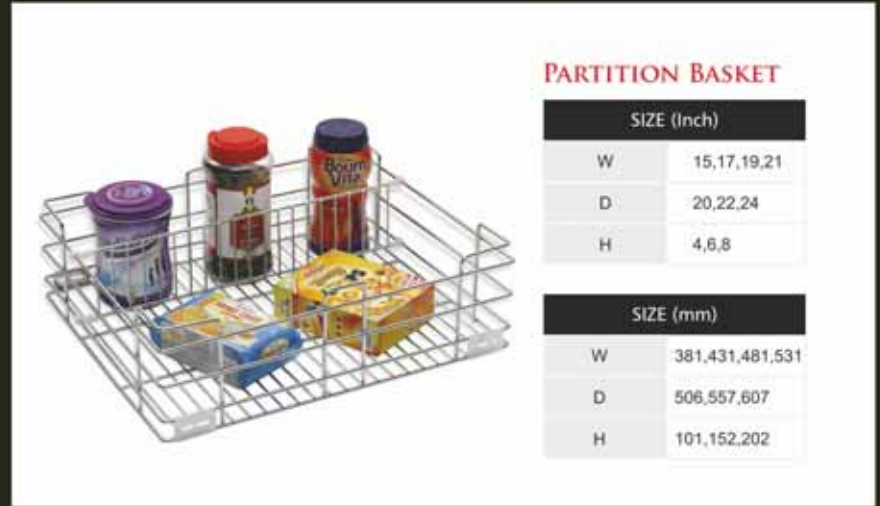

PLAIN BASKET

SIZE (Inch)		SIZE (mm)	
W	6,8,9,12,15,17,19,21,24,28,32	W	152,203,225,304,381,431,482,533,610,711,812
D	20,22,24	D	508,560,610
H	4,6,8	H	101,152,203

PARTITION BASKET

SIZE (Inch)	
W	15,17,19,21
D	20,22,24
H	4,6,8