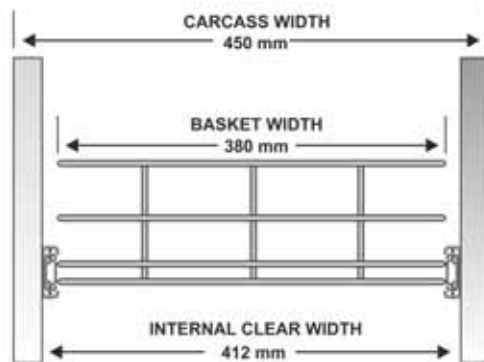

BIN HOLDER

SIZE (Inch)	
W	10
D	10Dia
H	6

SIZE (mm)	
W	253
D	253
H	152

USE ME BASKET

SIZE (Inch)	
W	12
D	8
H	13

SIZE (mm)	
W	304
D	202
H	329

TALL UNIT

Dimension

Depth 20inch
Width 15inch
Height 16inch

4 Feet (48 Inch)
Height Adjustable 72" to 78"

LADDER UNIT

Dimension

Depth 20inch
Width 15inch
Height 16inch

Height Adjustable 6"

MAGIC CORNER

Dimension

Depth 19inch
Width 34inch
Height 36inch

4 Feet (48 Inch)

These type of baskets give a clean look to the kitchen.

SNACK CORNER

ELEVATOR

Dimension

Depth 12inch
Width 24inch
Height 28inch

Cabinet Width 914mm

PANTRY UNIT

Dimension

Depth 20inch
Width 34inch
Height 34inch

Cabinet Width 914mm

SHOES RACK

SIZE (Inch)	
W	22
D	13
H	21

SIZE (mm)	
W	557
D	329
H	531

Kitchen BASKET