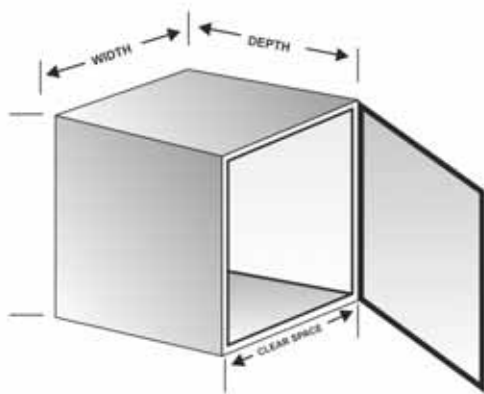

Depth 19inch
Width 34inch
Height 36inch

4 Feet (48 Inch)

These type of baskets give a clean look to the kitchen.

SNACK CORNER

ELEVATOR

Dimension

Depth 12inch
Width 24inch
Height 28inch

Cabinet Width 914mm

PANTRY UNIT

Dimension

Depth 20inch
Width 34inch
Height 34inch

Cabinet Width 914mm

SHOES RACK

SIZE (Inch)	
W	22
D	13
H	21

SIZE (mm)	
W	557
D	329
H	531

Kitchen BASKET