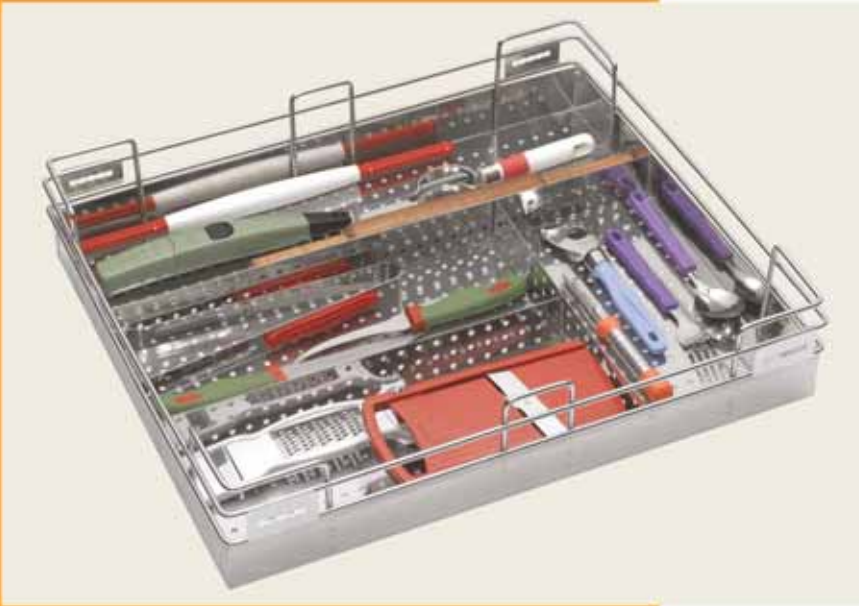

Perforated Cutlery Basket

Size (inch) : W - 15, 17, 19, 21
D - 20, 22, 24
H - 4

Size (mm) : W - 381, 431, 482, 533
D - 508, 560, 610
H - 101