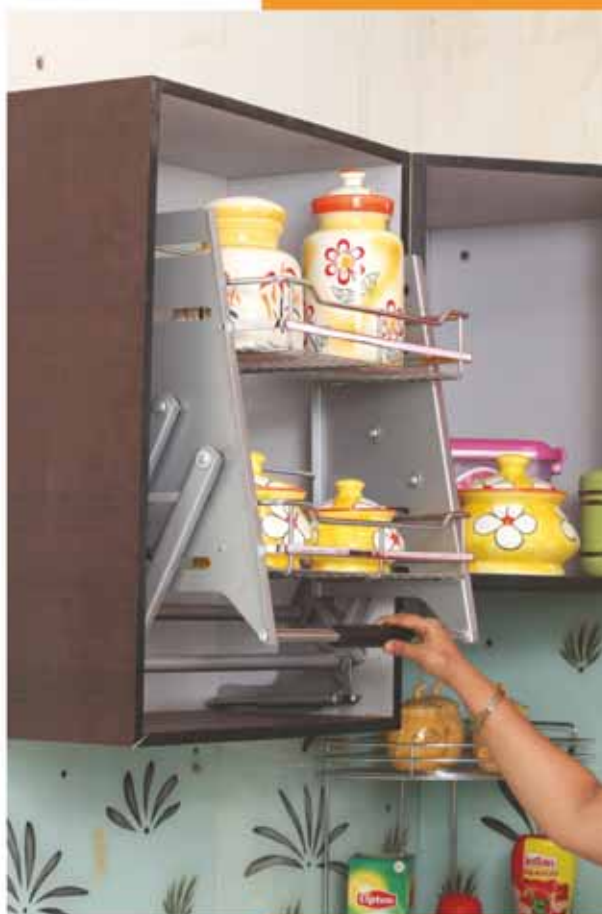

Height Adjustable 74" to 78"

Snack Corner

Elevator

Pantry Unit

Dimension : Depth 508 mm
Width 865 mm
In Side Width of Cabinet 870 mm

Cabinet Width 914 mm

Shoes Rack

Size (inch) : W - 25
D - 31
H - 20.5
Size (mm) : W - 635
D - 330
H - 520