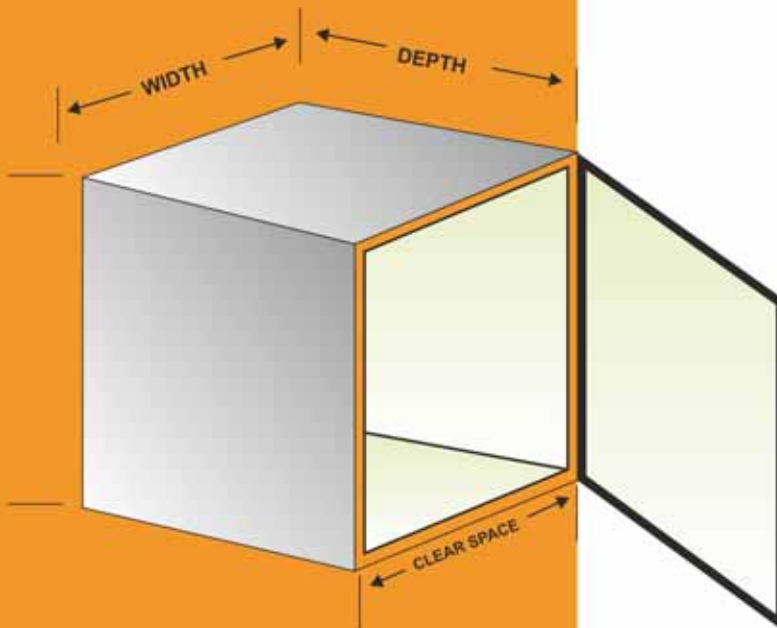

Height Adjustable 74" to 78"

Snack Corner

Elevator

Pantry Unit

Dimension : Depth 508 mm
Width 865 mm
In Side Width of Cabinet 870 mm

Cabinet Width 914 mm

Shoes Rack

Size (inch) : W - 25
D - 31
H - 20.5
Size (mm) : W - 635
D - 330
H - 520